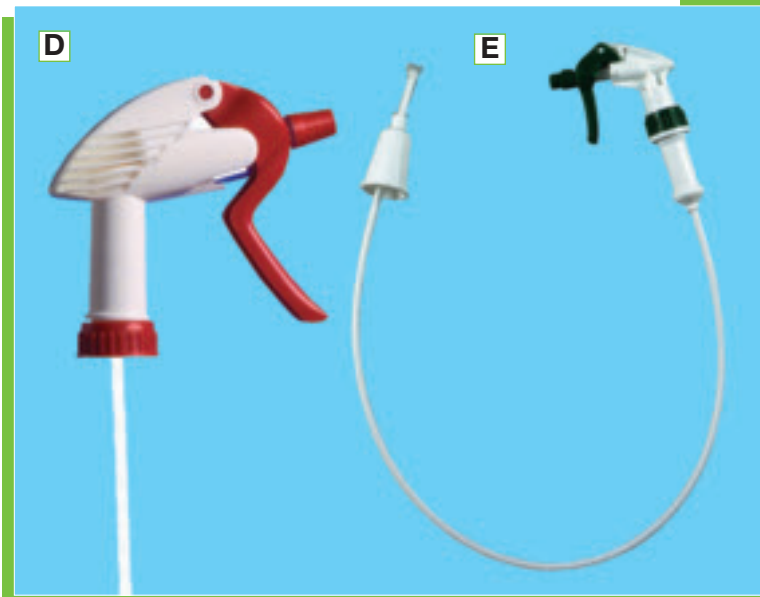

B Smazer™ Valu Plus General Purpose Trigger Sprayers

- Quality sprayer for general purpose applications
- Comfortable ergonomic design
- Textured grip
- Fits 28 mm - 400 thread finish

6800WW	White/White	8"	250/cs.	22.5 lb
6900WW	White/White	10"	250/cs.	22.5 lb

C Super Smazer™ High Output Trigger Sprayer

- Most powerful trigger sprayer in the industry; releases 3.8 mL per stroke
- No leak re-shipper
- Comfortable ergonomic grip
- Use in auto detailing, pest control and heavy-duty applications
- Fits 28 mm - 400 thread finish

6125RW	Red/White	10"	50/cs.	7 lb

High Output Trigger Sprayers

D Jumbo High Output Trigger Sprayer

- Over 3 times normal output per stroke, 3.3 mL
- Self-venting to prevent bottle collapsing
- Remains primed between uses, no leaks
- Oversized trigger for 3 finger activation, prevents hand fatigue
- Fits 28 mm - 400 thread finish

3333BW	Blue/White	9 1/4"	100/cs.	20 lb
3333RW	Red/White	9 1/4"	100/cs.	20 lb

Reach Sprayer

E Reach House & Garden Sprayer

1. Reach Sprayer with universal bung adapter and 36" tube

4900HG	Green/White	36"	100/cs.	20 lb

LEGEND

Tube Lengths:

- 7 1/4" fits 16 oz. bottle
- 7 1/4" - 7 1/2" fits 22 oz. Colossal bottle
- 8" - 8 1/8" fits 24 oz. bottle
- 9 1/4" - 9 7/8" fits 32 oz. bottle